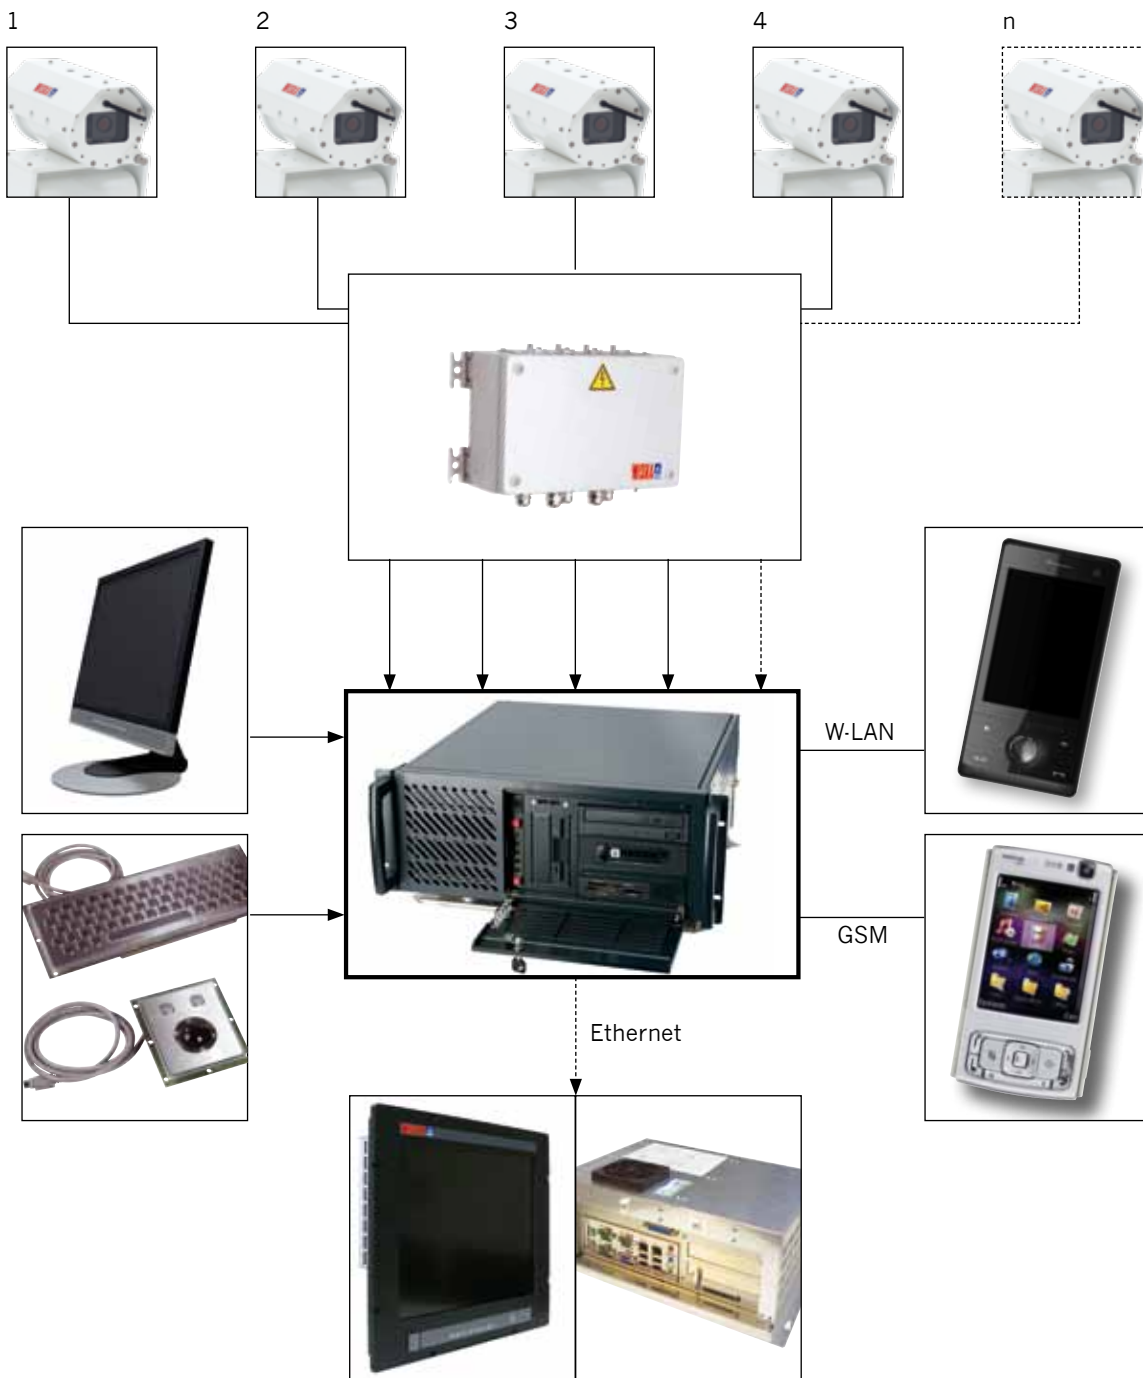

CCTV Layout

Important shipowners and shipyards worldwide trust WISKA CCTV. We are happy to design your individual system.