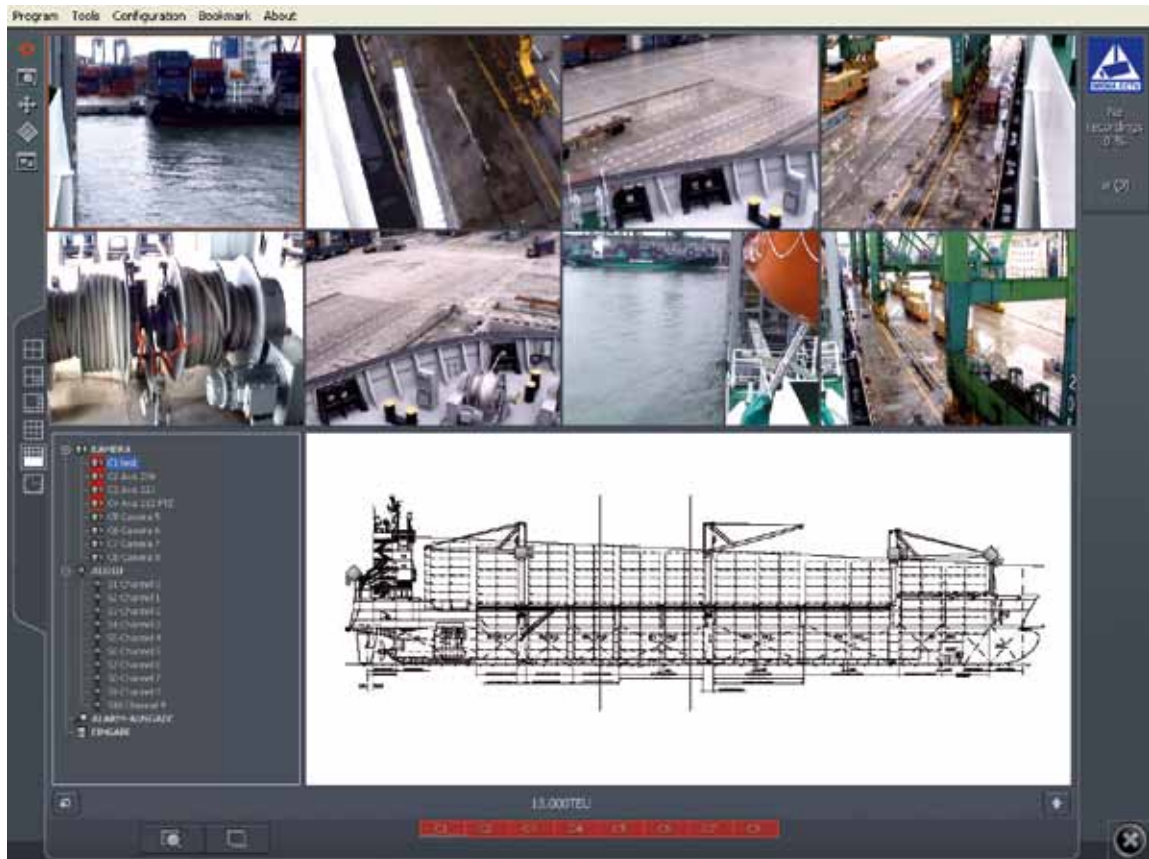

- EMC
- 0,7g
2,3g
- 40°C
+70°C
- Stainless Steel
- N₂ filled
- Seawater resistant
- multi-cable
- 
- COM4 SHIP®
- UV resistant
- IP 68
3 bar
- IEC 60945
- 24/7

HARDWARE

Innovative

WISKA VIEW is setting standards in camera surveillance on ships with its digital, analogue or hybrid CCTV (Closed Circuit Television) technology. The extensive and continuous monitoring of people and materials within safety and security sensitive areas is guaranteed. The integrated alarm management system allows various external Safety & Security devices to be combined with the CCTV system.

Efficient

WISKA VIEW's digital recording technique ensures that images from the closed circuit cameras are automatically saved on a central computer. This allows immediate access to recorded images whilst still recording real-time. The Bus/Ethernet operated system allows you to combine CCTV with WISKA high performance searchlights.

COM4SHIP®
CCTV Server

Software WISKA CCTV VDR Server

Main features

- Dual use of analogue and IP cameras
- Bus controlled system components (wash/wipe, pan/tilt/zoom)
- Real-time monitoring and recording (with up to 25 frames per second (fps))
- Client and mobile network/W-LAN software
- Motion detection
- E-map function
- Easy to use
- Clearly laid-out